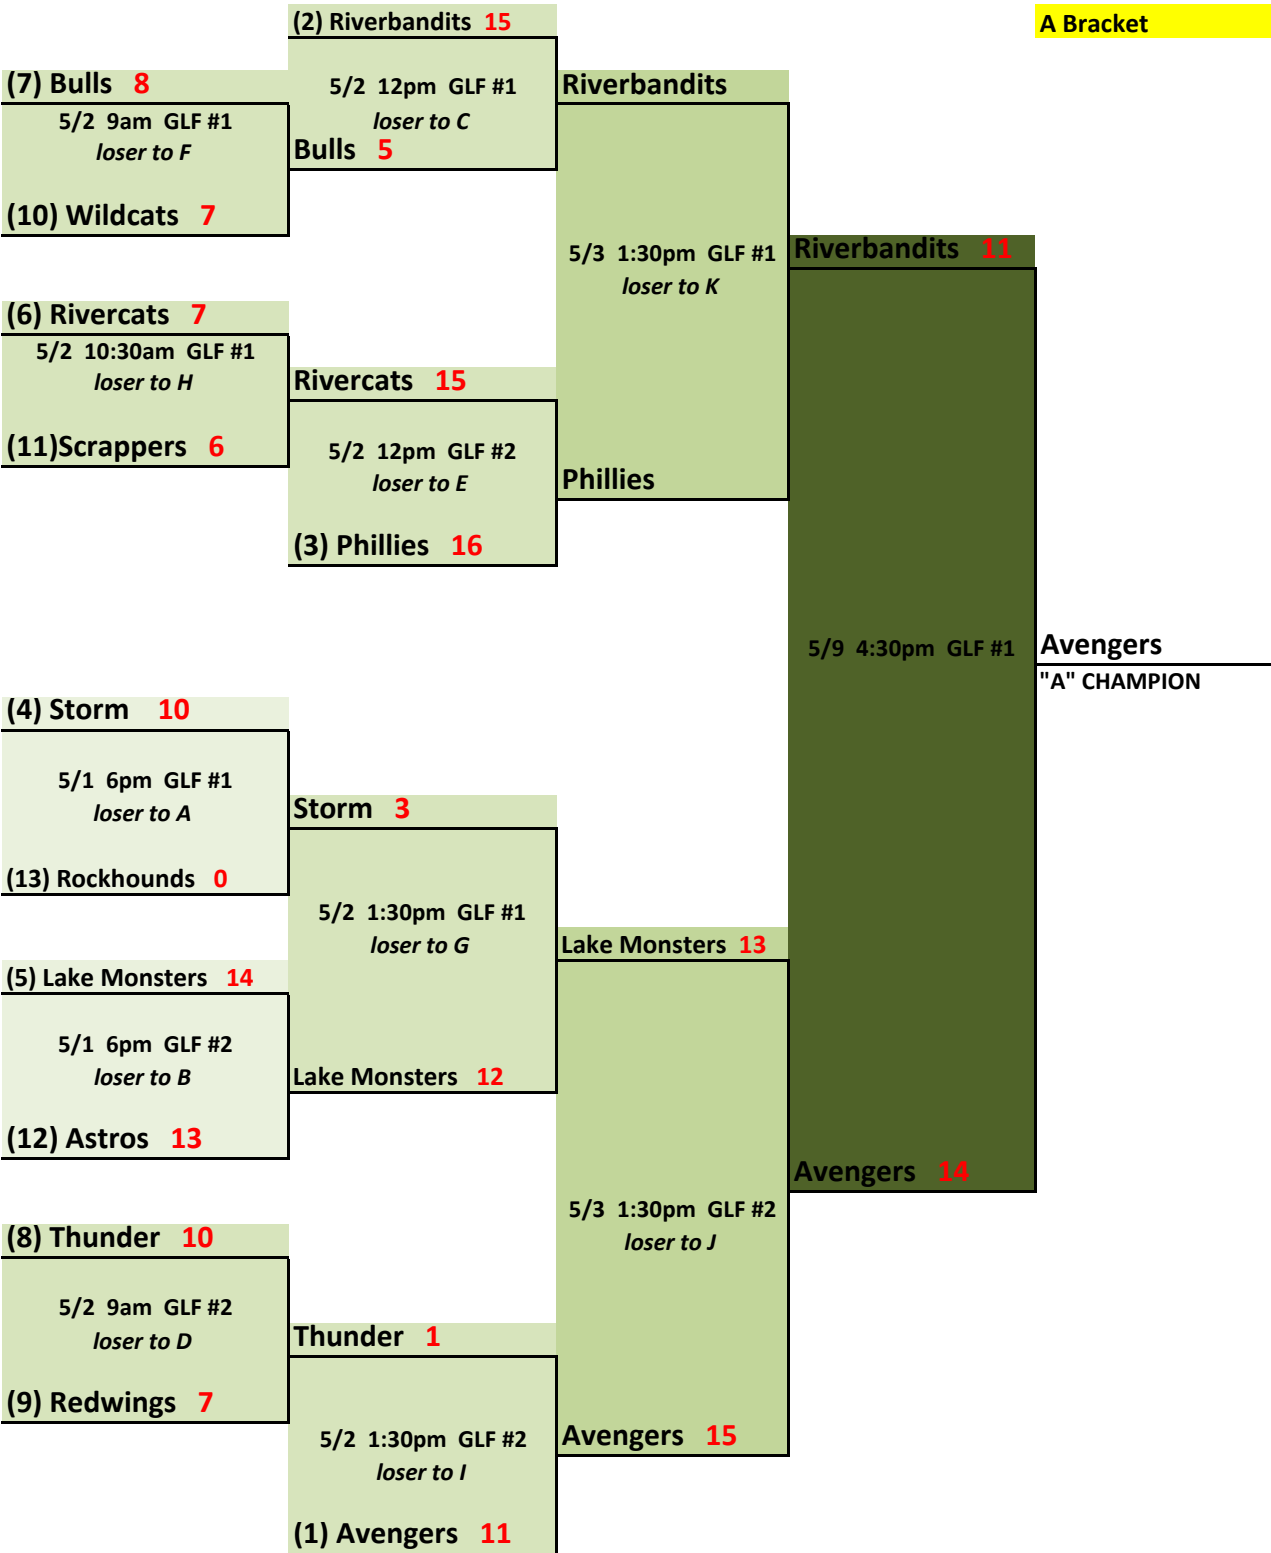

6U Baseball Playoff Bracket - Spring 2015

as of 5/9

A Bracket

B Bracket